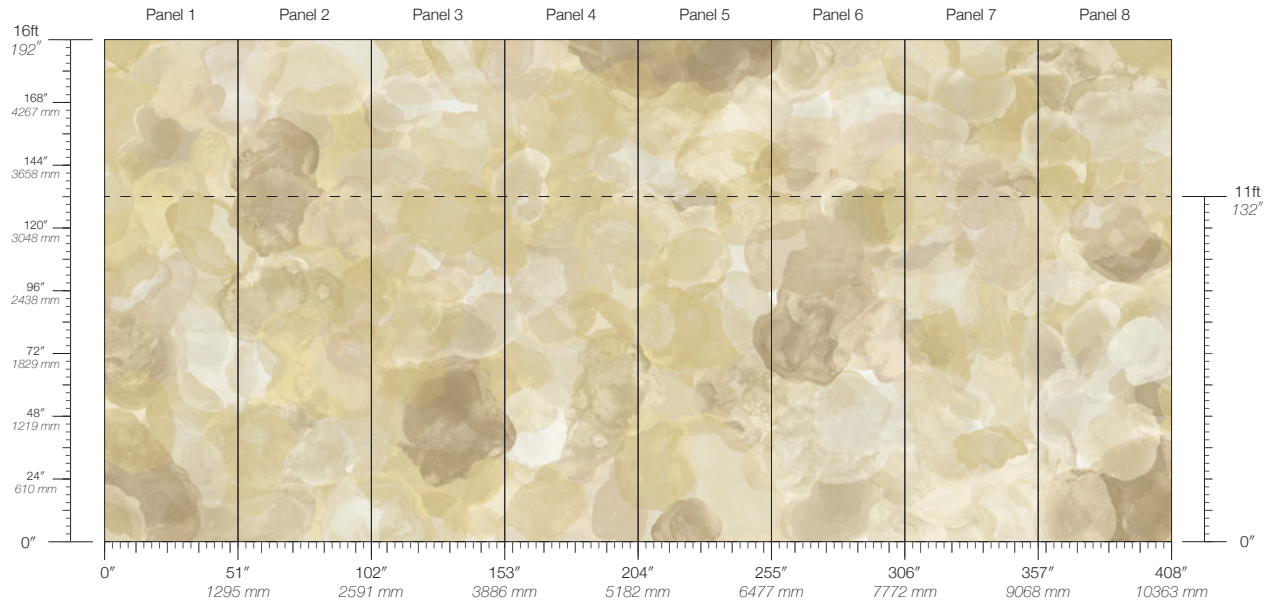

Verdure Sawgrass

Suitable for residential and commercial projects

COLOR
Sawgrass

STOCK
Made to order

REPEAT
Non-repeating

CONTACT
sales@calicowallpaper.com
+1 718 243 1705
57 Lispenard Street
New York, NY 10013 USA

ITEM
5813

MINIMUM
1 panel

LEAD TIME
4 weeks to print

CONTENT
Type II Vinyl

MAINTENANCE
Water-based cleanser

ORIGIN
USA

DISCLAIMER
Panel maps represent mural artwork only. Reference the physical sample for color and texture.

PANEL WIDTH
51" / 1295 mm trimmed

FLAMMABILITY
ASTM E84 Adhered Class A

DETAILS
Custom options available

PANEL HEIGHT
132" / 3353 mm standard
192" / 4877 mm extended

ENVIRONMENTAL
Recycled Content, Phthalate Free
Low VOC, HPD Available

PRICE
Available upon request